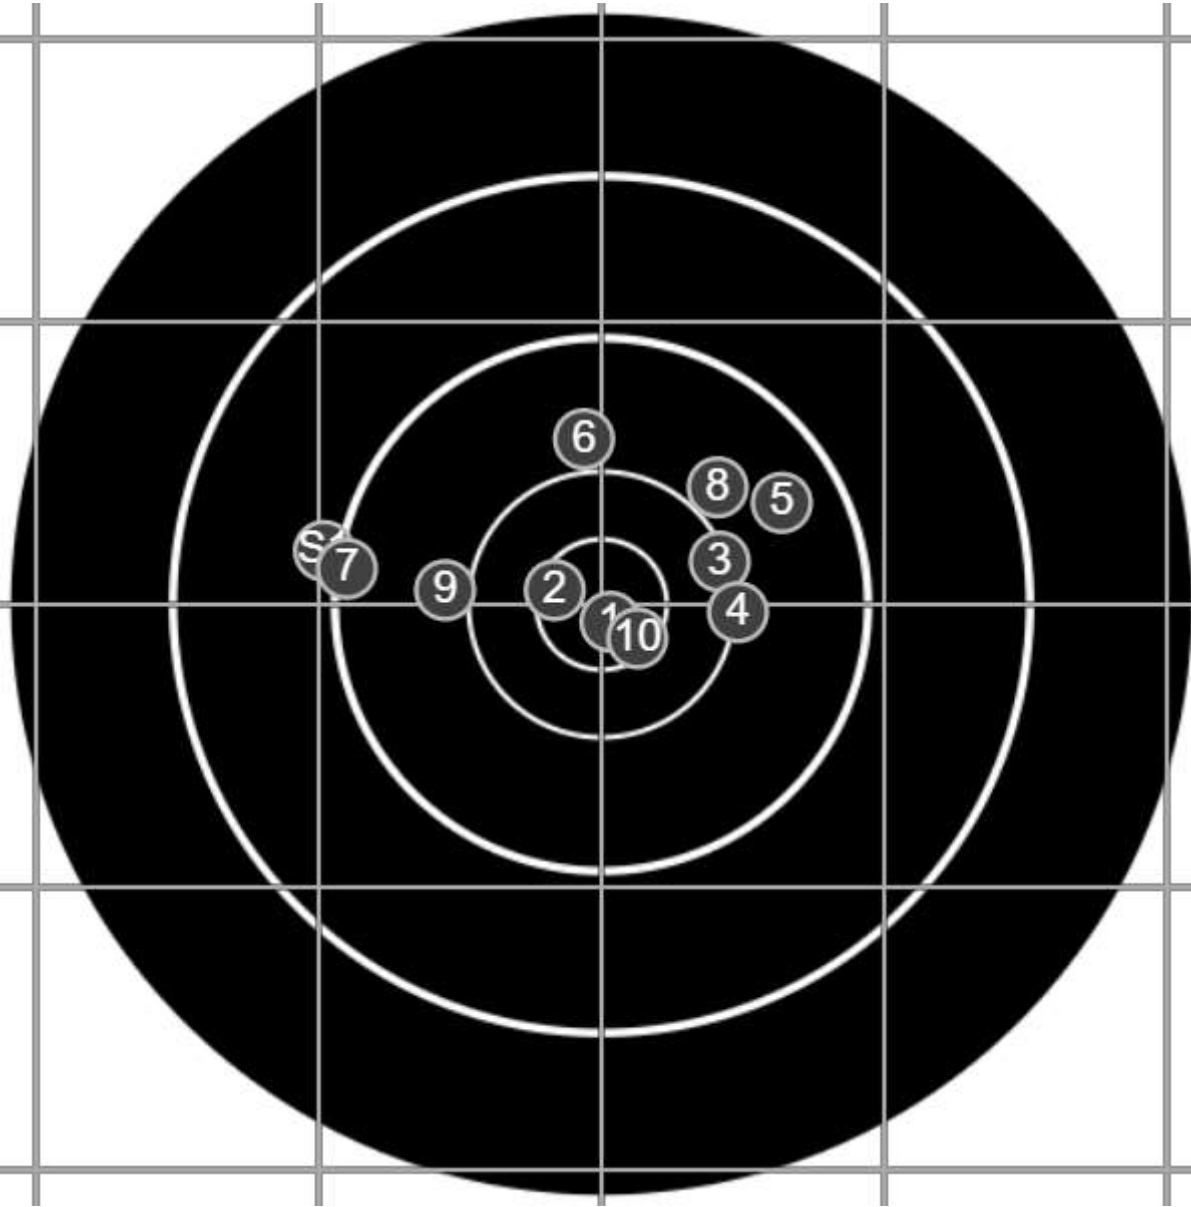

**SILVER
MOUNTAIN
TARGETS**
Made in Canada

true
4/18/2026
1:19:41 PM

BRC Series Shoot
Series 3
900yd

BRC T4 [-67]
AU-LR

Group: 414.3 mm
(409.6w x 187.6h)

(F)

Shooter
Mal Wright[m24]

55.3

FINAL

v: 1822, sd: 13.9

#	fps	score
10	1843	X
9	1825	5
8	1815	5
7	1812	5
6	1809	5
5	1806	5
4	1818	6
3	1815	6
2	1848	X
1	1832	X
S1	1837	(4)

**SILVER
MOUNTAIN
TARGETS**
Made in Canada

true
4/18/2026
2:18:28 PM

BRC Series Shoot
Series 3
900yd

BRC T4 [-66]
AU-LR

Group: 318.9 mm
(305.5w x 254.2h)

(F)

Shooter
Mal Wright[m24]

57.5

FINAL

v: 1828, sd: 11.9