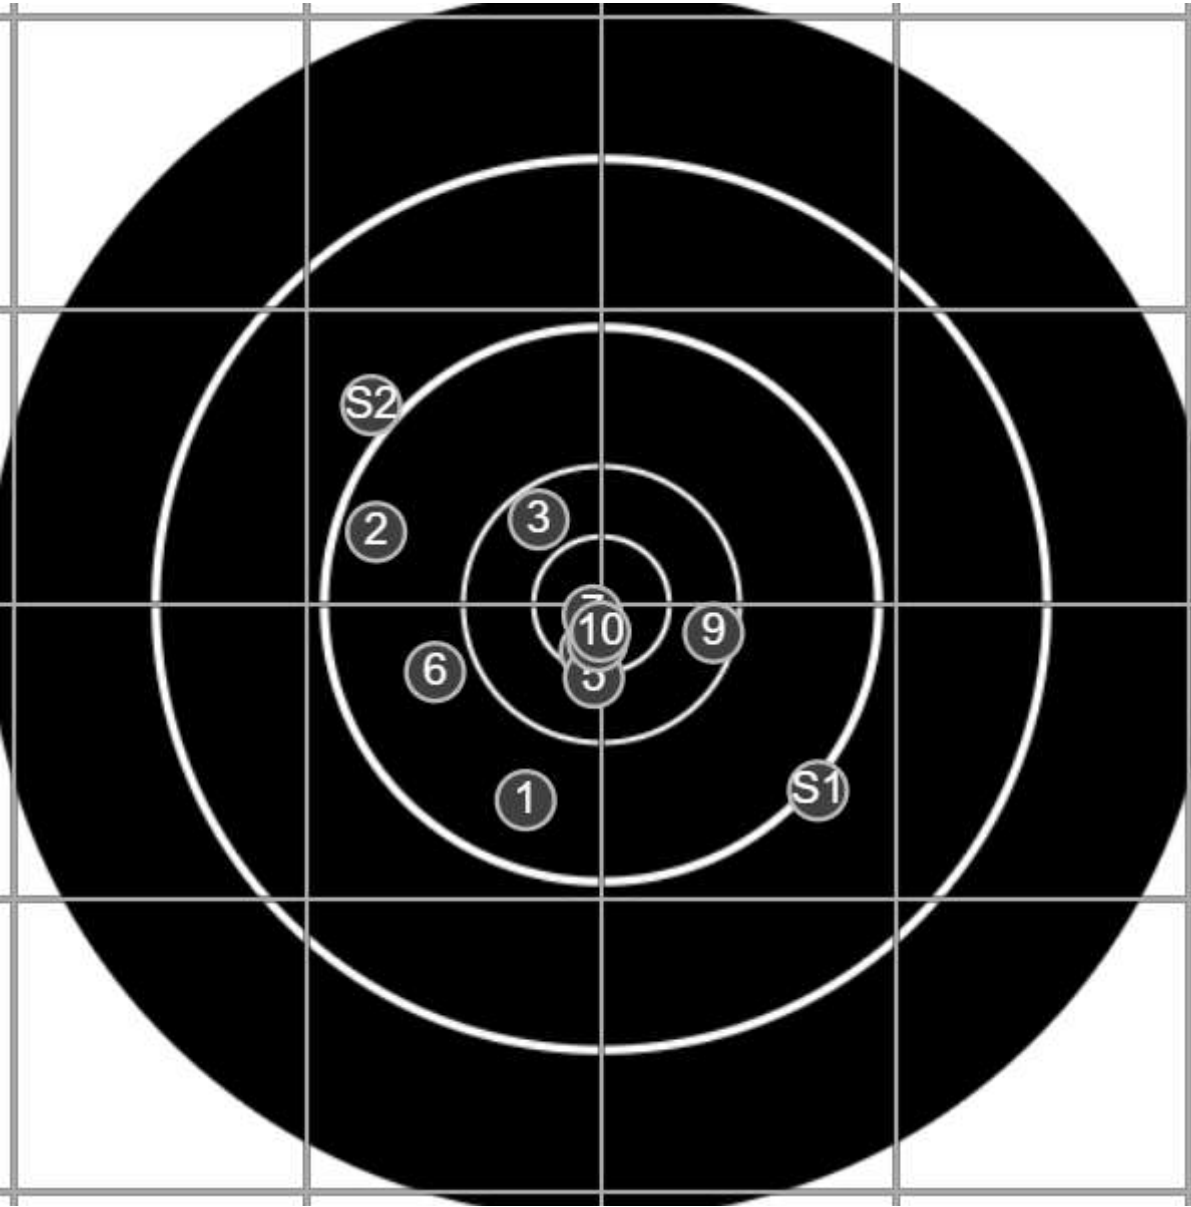

BRC Series Shoot
Series 3
900yd

BRC T4 [-66]
AU-LR

Group: 318.9 mm
(305.5w x 254.2h)

(F)

Shooter
Mal Wright[m24]

57.5

FINAL

v: 1828, sd: 11.9